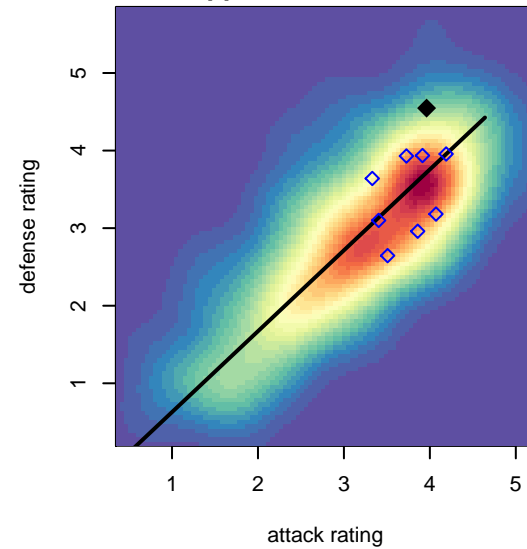

FC Northwest Neta B00

, CND
B00 total strength=2028
attack=52.55 defense=94.37

alt names used:
FC NORTHWEST FCNW NETA (CND)
FC NORTHWEST (CND)

Venues played:
2016 Surf Cup White U17
2016 Manchester City Cup Silver U17

**attack and defense variance (black dot)
relative to other teams
and top 10 in region**

**attack and defense rating
relative to others at age
and all opponents in last 13 months**

**attack and defense rating
relative to others at age
and all opponents in last 13 months**

Performance relative to 13 month average

Performance relative to 13 month average

Distribution of opponents
 Red = Lose zone, Blue = Win zone, Green = Even
 Black line separates win/lose zones

lot. A=Neither has attack advantage, B=Opponent has both attack and defense advantage, C=Opponent has both attack and defense disadvantage, D=Both have