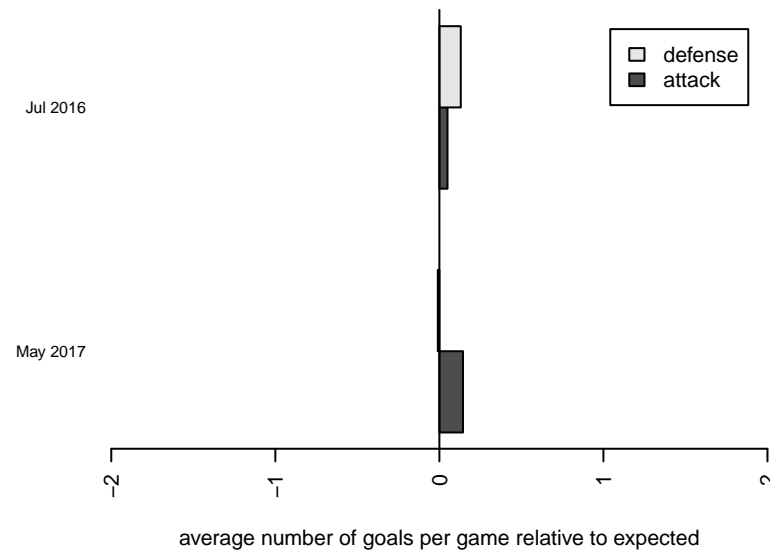

FC Northwest Neta B00

, CND
B00 total strength=2028
attack=52.55 defense=94.37

alt names used:
FC NORTHWEST FCNW NETA (CND)
FC NORTHWEST (CND)

Venues played:
2016 Surf Cup White U17
2016 Manchester City Cup Silver U17

**attack and defense variance (black dot)
relative to other teams
and top 10 in region**

**attack and defense rating
relative to others at age
and all opponents in last 13 months**

**attack and defense rating
relative to others at age
and all opponents in last 13 months**

Performance relative to 13 month average

Performance relative to 13 month average

Distribution of opponents
 Red = Lose zone, Blue = Win zone, Green = Even
 Black line separates win/lose zones

lot. A=Neither has attack advantage, B=Opponent has both attack and defense advantage, C=Opponent has both attack and defense disadvantage, D=Both have