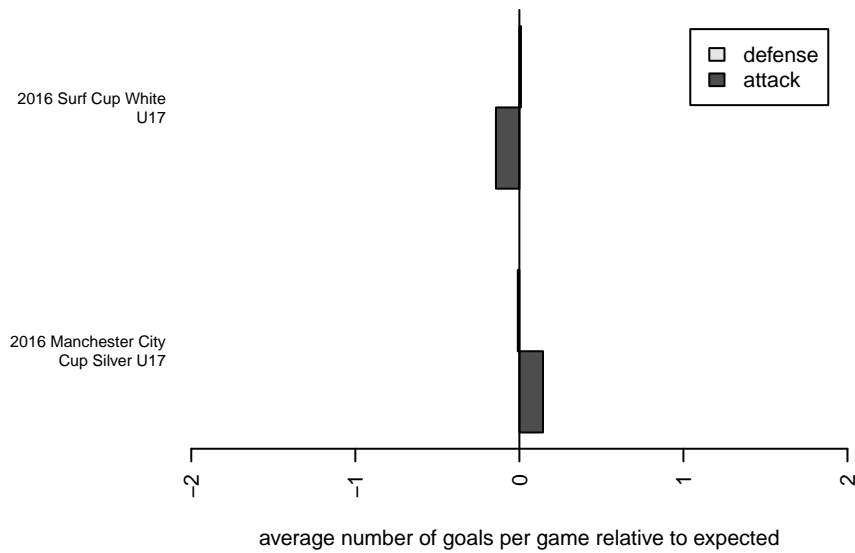

FC Northwest Neta B00

, CND
B00 total strength=2028
attack=52.55 defense=94.37

alt names used:
FC NORTHWEST FCNW NETA (CND)
FC NORTHWEST (CND)

Venues played:
2016 Surf Cup White U17
2016 Manchester City Cup Silver U17

**attack and defense variance (black dot)
relative to other teams
and top 10 in region**

**attack and defense rating
relative to others at age
and all opponents in last 13 months**

**attack and defense rating
relative to others at age
and all opponents in last 13 months**

Performance relative to 13 month average

Performance relative to 13 month average

Distribution of opponents
 Red = Lose zone, Blue = Win zone, Green = Even
 Black line separates win/lose zones

lot. A=Neither has attack advantage, B=Opponent has both attack and defense advantage, C=Opponent has both attack and defense disadvantage, D=Both have