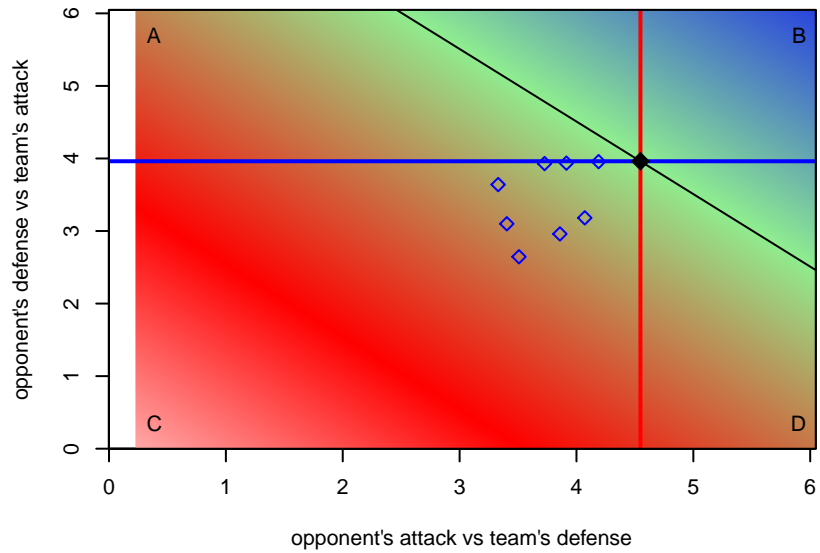

FC Northwest Neta B00

, CND
B00 total strength=2028
attack=52.55 defense=94.37

alt names used:
FC NORTHWEST FCNW NETA (CND)
FC NORTHWEST (CND)

Venues played:
2016 Surf Cup White U17
2016 Manchester City Cup Silver U17

**attack and defense variance (black dot)
relative to other teams
and top 10 in region**

**attack and defense rating
relative to others at age
and all opponents in last 13 months**

**attack and defense rating
relative to others at age
and all opponents in last 13 months**

Performance relative to 13 month average

Performance relative to 13 month average

Distribution of opponents
 Red = Lose zone, Blue = Win zone, Green = Even
 Black line separates win/lose zones

lot. A=Neither has attack advantage, B=Opponent has both attack and defense advantage, C=Opponent has both attack and defense disadvantage, D=Both have