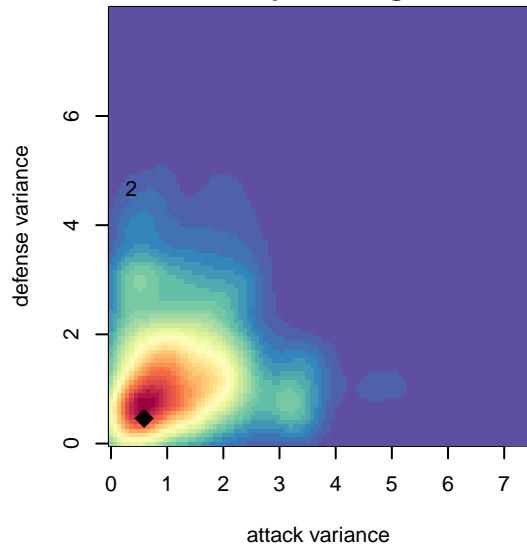

FC Northwest Neta B00

, CND
B00 total strength=2028
attack=52.55 defense=94.37

alt names used:
FC NORTHWEST FCNW NETA (CND)
FC NORTHWEST (CND)

Venues played:
2016 Surf Cup White U17
2016 Manchester City Cup Silver U17

**attack and defense variance (black dot)
relative to other teams
and top 10 in region**

**attack and defense rating
relative to others at age
and all opponents in last 13 months**

**attack and defense rating
relative to others at age
and all opponents in last 13 months**

Performance relative to 13 month average

Performance relative to 13 month average

Distribution of opponents
 Red = Lose zone, Blue = Win zone, Green = Even
 Black line separates win/lose zones

lot. A=Neither has attack advantage, B=Opponent has both attack and defense advantage, C=Opponent has both attack and defense disadvantage, D=Both have