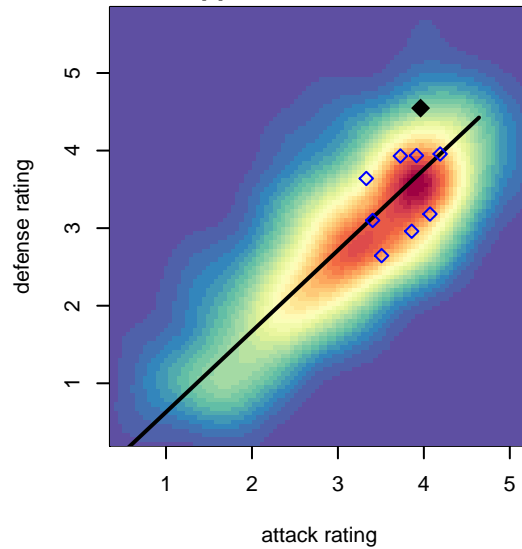

FC Northwest Neta B00

, CND
B00 total strength=2028
attack=52.55 defense=94.37

alt names used:
FC NORTHWEST FCNW NETA (CND)
FC NORTHWEST (CND)

Venues played:
2016 Surf Cup White U17
2016 Manchester City Cup Silver U17

**attack and defense variance (black dot)
relative to other teams
and top 10 in region**

**attack and defense rating
relative to others at age
and all opponents in last 13 months**

**attack and defense rating
relative to others at age
and all opponents in last 13 months**

Performance relative to 13 month average

Performance relative to 13 month average

Distribution of opponents
 Red = Lose zone, Blue = Win zone, Green = Even
 Black line separates win/lose zones

lot. A=Neither has attack advantage, B=Opponent has both attack and defense advantage, C=Opponent has both attack and defense disadvantage, D=Both have