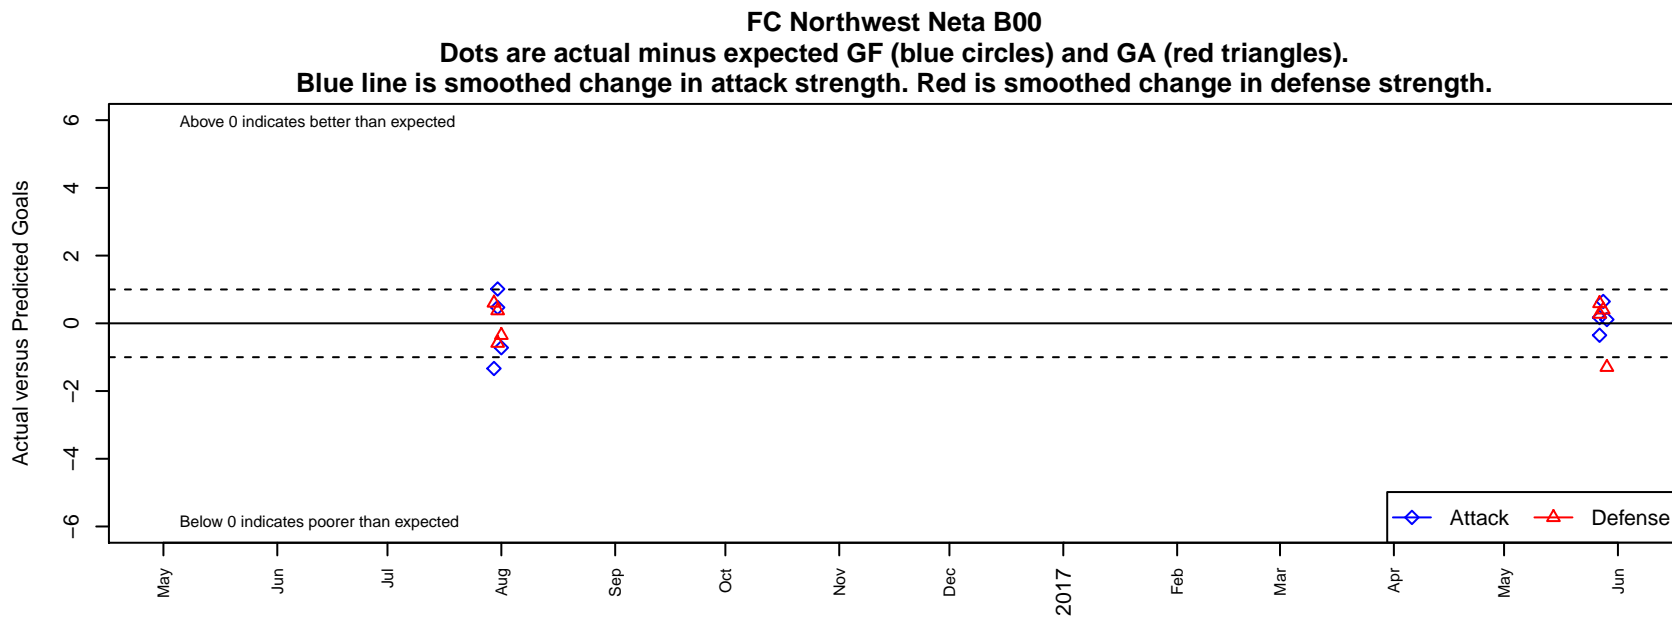

FC Northwest Neta B00

, CND
B00 total strength=2028
attack=52.55 defense=94.37

alt names used:
FC NORTHWEST FCNW NETA (CND)
FC NORTHWEST (CND)

Venues played:
2016 Surf Cup White U17
2016 Manchester City Cup Silver U17

**attack and defense variance (black dot)
relative to other teams
and top 10 in region**

**attack and defense rating
relative to others at age
and all opponents in last 13 months**

**attack and defense rating
relative to others at age
and all opponents in last 13 months**

Performance relative to 13 month average

Performance relative to 13 month average

Distribution of opponents
 Red = Lose zone, Blue = Win zone, Green = Even
 Black line separates win/lose zones

lot. A=Neither has attack advantage, B=Opponent has both attack and defense advantage, C=Opponent has both attack and defense disadvantage, D=Both have